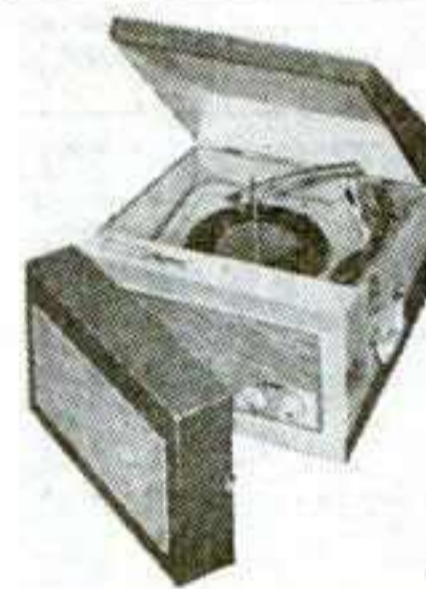

### STUDIO

STEREO FONOGRAF MODEL 1172

Completely automatic 4-speed stereo with dual channel 8-watt amplification. 4 hi-fi speakers. Separate controls adjust bass and treble, two volume controls balance the stereo sound plus automatic diskchanger.

### FESTIVAL

STEREO FONOGRAF MODEL 1152

Lowest priced stereo automatic with many big set features. Automatic 4-speed stereo diskchanger. 2 wide range speakers, one built-in, one detachable. Powerful dual channel amplifier. Separate volume controls for balanced stereo sound.