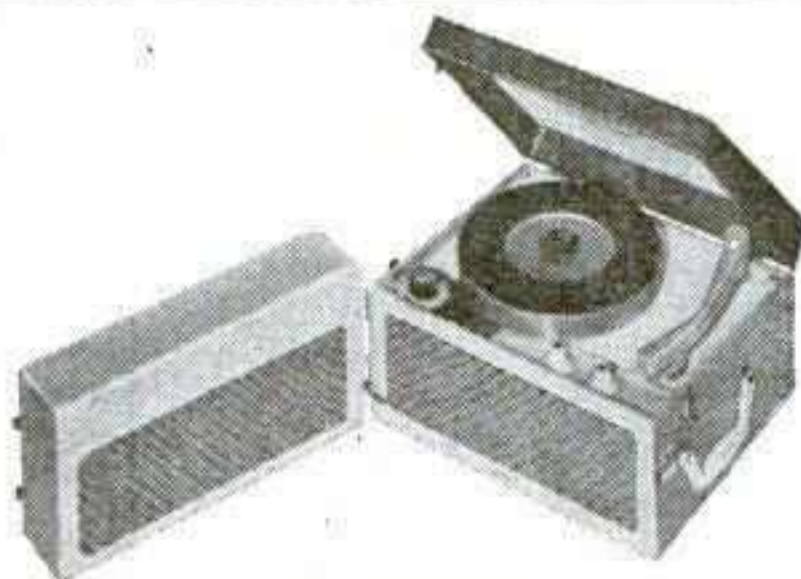

### FESTIVAL

STEREO FONOGRAF MODEL 1152

Lowest priced stereo automatic with many big set features. Automatic 4-speed stereo diskchanger. 2 wide range speakers, one built-in, one detachable. Powerful dual channel amplifier. Separate volume controls for balanced stereo sound.

### MAESTRO

MONAURAL AUTOMATIC MODEL 1151

Webcor's new automatic hi-fi at the magic selling price. Full range PM speaker. High output turn-over cartridge with 2 jeweled styli. Separate volume and tone controls. Choice of beautiful two-tone combinations.