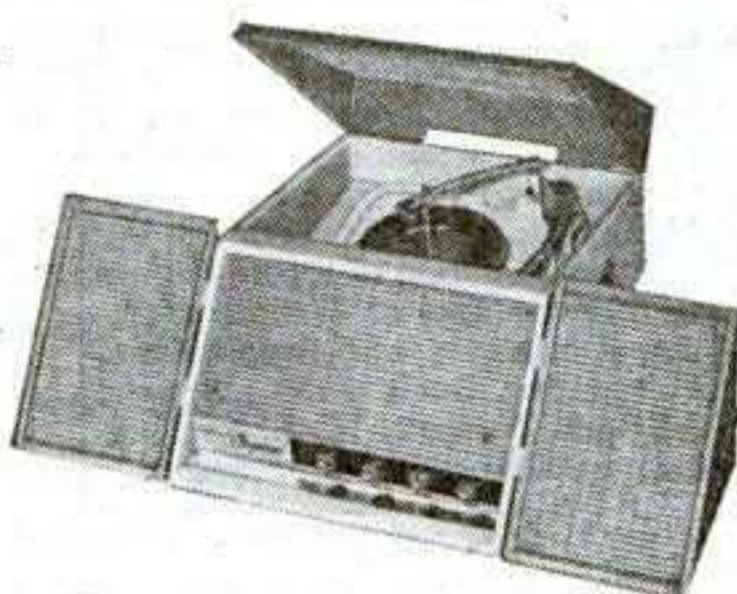

# WEBCOR IS BUILT to step up your holiday fonograf sales!

With Christmas fast approaching, take a good look at the complete line-up of Webcor portable fonograf. They're priced and styled to suit every kind of Christmas customer. From a low-end manual that's the finest in its field to a powerful stereo that rivals most consoles in fidelity.

### PRESIDENT

STEREO FONOGRAF MODEL 1150

The tops, in power and design. Reproduces music with the fidelity and clarity of many large consoles. Balance control, usually found only on consoles. 18-watt dual channel amplifier. Automatic 4-speed diskchanger. 4 hi-fi speakers.

### IMPERIAL

STEREO FONOGRAF MODEL 1163

A best seller. 3 hi-fi speakers with Webcor B.F.D., 3 channel stereo. 14-watt amplifier. Balance control. Automatic 4-speed diskchanger. May be played as shown through "sound contact" hinges—or separate speakers up to 8' on either side.

### FESTIVAL

STEREO FONOGRAF MODEL 1152

Lowest priced stereo automatic with many big set features. Automatic 4-speed stereo diskchanger. 2 wide range speakers, one built-in, one detachable. Powerful dual channel amplifier. Separate volume controls for balanced stereo sound.