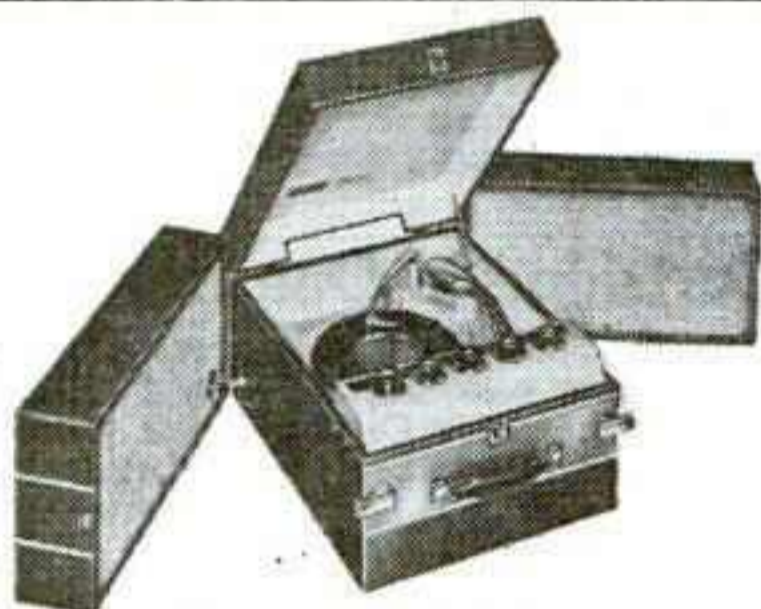

# WEBCOR IS BUILT to step up your holiday fonograf sales!

With Christmas fast approaching, take a good look at the complete line-up of Webcor portable fonograf. They're priced and styled to suit every kind of Christmas customer. From a low-end manual that's the finest in its field to a powerful stereo that rivals most consoles in fidelity.

### PRESIDENT

STEREO FONOGRAF MODEL 1150

The tops, in power and design. Reproduces music with the fidelity and clarity of many large consoles. Balance control, usually found only on consoles. 18-watt dual channel amplifier. Automatic 4-speed diskchanger. 4 hi-fi speakers.

### IMPERIAL

STEREO FONOGRAF MODEL 1163

A best seller. 3 hi-fi speakers with Webcor B.F.D., 3 channel stereo. 14-watt amplifier. Balance control. Automatic 4-speed diskchanger. May be played as shown through "sound contact" hinges—or separate speakers up to 8' on either side.

### FESTIVAL

STEREO FONOGRAF MODEL 1152

Lowest priced stereo automatic with many big set features. Automatic 4-speed stereo diskchanger. 2 wide range speakers, one built-in, one detachable. Powerful dual channel amplifier. Separate volume controls for balanced stereo sound.